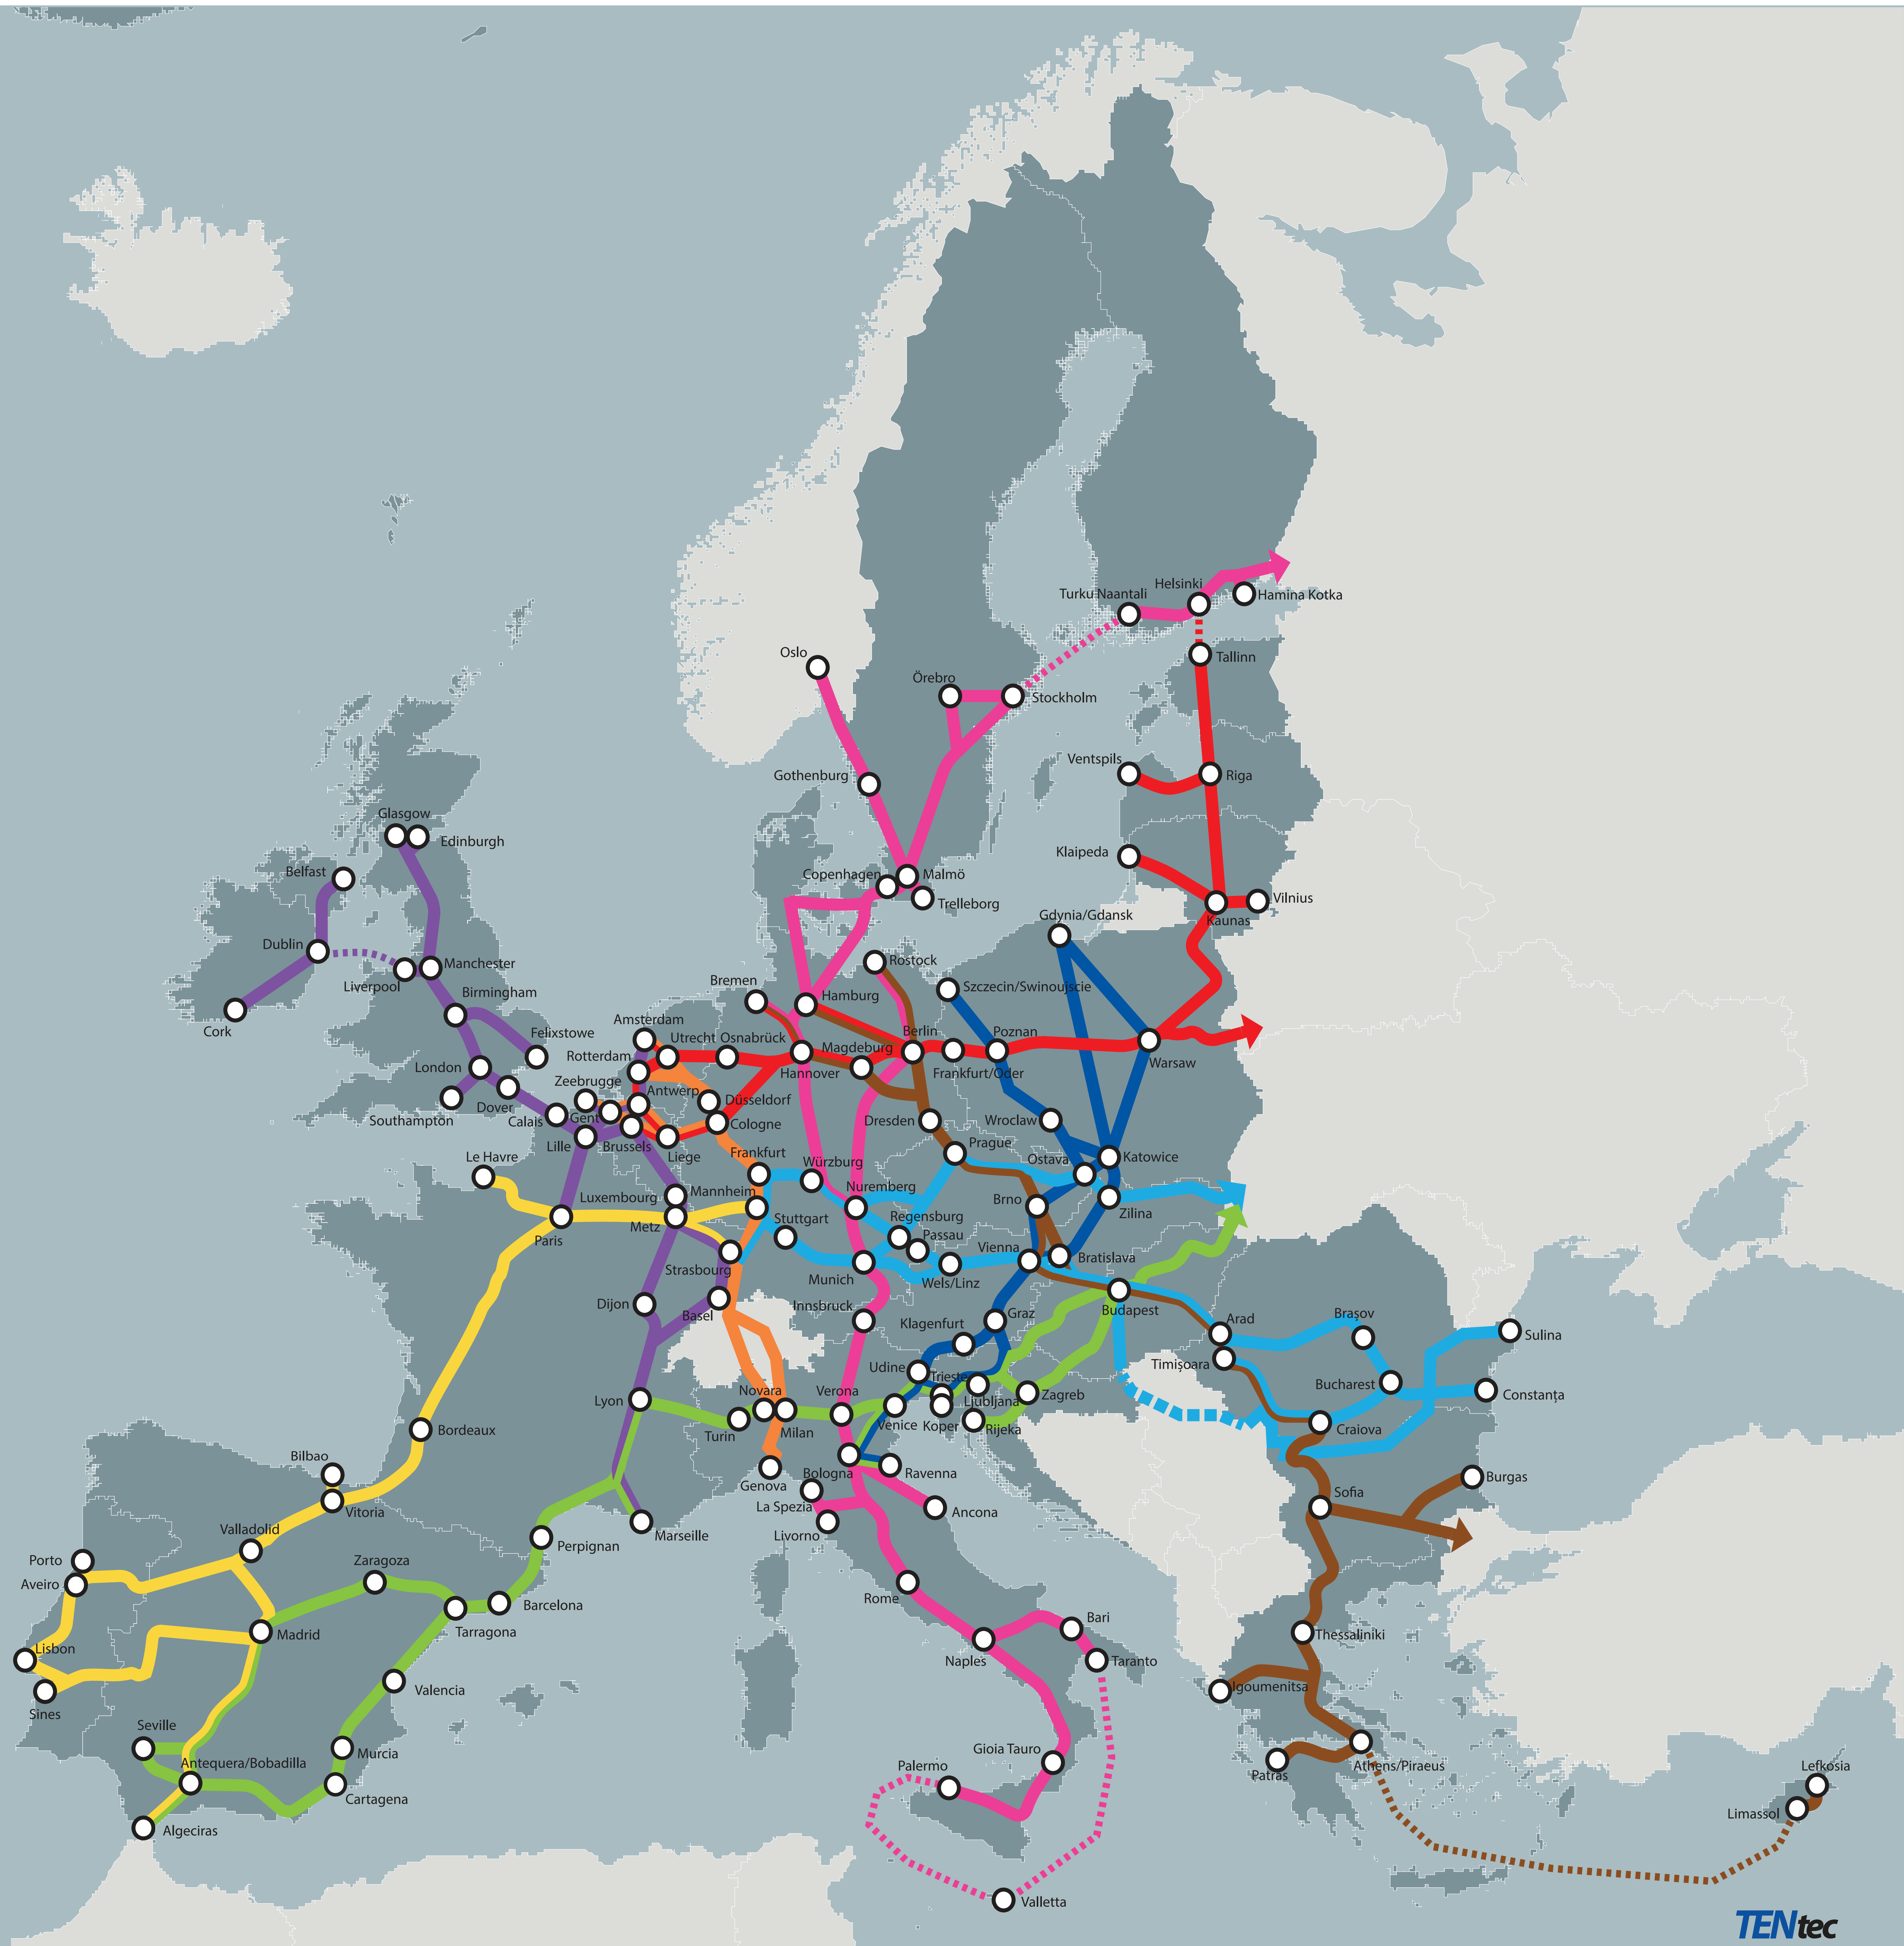

# TRANS-EUROPEAN TRANSPORT NETWORK TEN-T CORE NETWORK CORRIDORS

### Legend

- BALTIC - ADRIATIC
- NORTH SEA - BALTIC
- MEDITERRANEAN
- ORIENT / EAST-MED
- SCANDINAVIAN - MEDITERRANEAN
- RHINE - ALPINE
- ATLANTIC
- NORTH SEA - MEDITERRANEAN
- RHINE - DANUBE

TENtec

BASED ON THE OUTCOME OF THE INFORMAL TRILOGUE OF 27th JUNE 2013