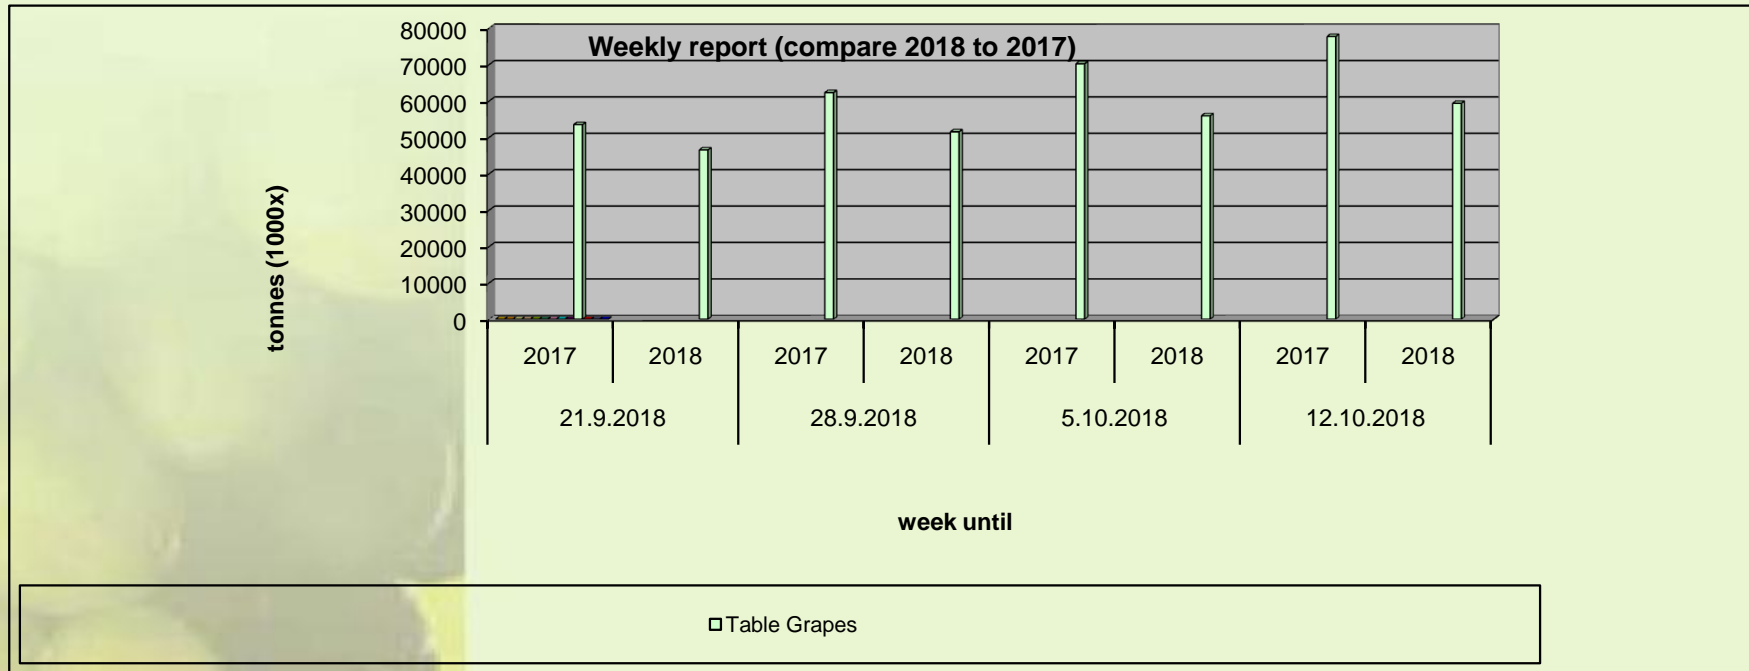

Greek Exports and Consignments of Fruits and Vegetables

(in metric (1000) tons)

Week until:	21.9.2018		28.9.2018		5.10.2018		12.10.2018	
	2017	2018	2017	2018	2017	2018	2017	2018
Table Grapes	53.454	46.485	62.259	51.471	70.178	55.896	77.665	59.299

-23,6%

Source: Hellenic Ministry of Rural Development and Food- Division Agricultural Policy and Documentation, Department of Agricultural Statistics

INCOFRUIT

HELLAS